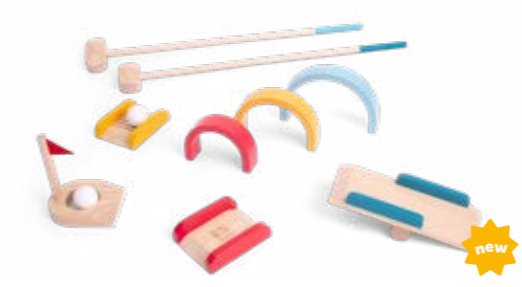

4+
Years old

1-2
Players

GA474 Golf Set
wood
2 golf sticks 57x8 cm, 2 balls Ø 3,5 cm
1 hole 10x8x12,5 cm, 3 bows 16x11 cm
1 bridge 20x8 cm, 2 obstacles 8x10 cm