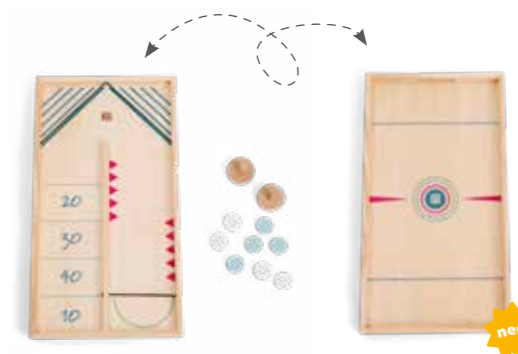

GA462 Color Combination Race
wood, cardboard
base 6,5x6,5x15 cm, rings 5,5x5,5x0,5 mm
cardholder 6x6x2 cm, cards 5,5x5,5 cm
color cards Ø 15,5 cm - Ø 7 cm

Combine the colors and find the right rings!

Whack a Shape

4+
Years old
2-4
Players

Table Toys

6+
Years old
2-4
Players

GA465 Plop It

wood, elastic, cardboard
2 ploppers 8x5 cm
2 net holders Ø 5cm, length 55 cm
6 cards 1,5x2,5 cm, 30 balls Ø 2,5 cm
1 rope 120 cm

4+
Years old
2-4
Players

GA466 Whack a Shape

wood
base 38,5x15,5 cm
2 stands 36 half balls, 4 hammers
1 dice 2,5 cm
4 cards

6+
Years old
2
Players

GA458 Sling Puck | Table Hockey

wood
double sides base 39x21x3 cm
10 chips Ø 2,5 cm
2 pushers 4x4x3 cm