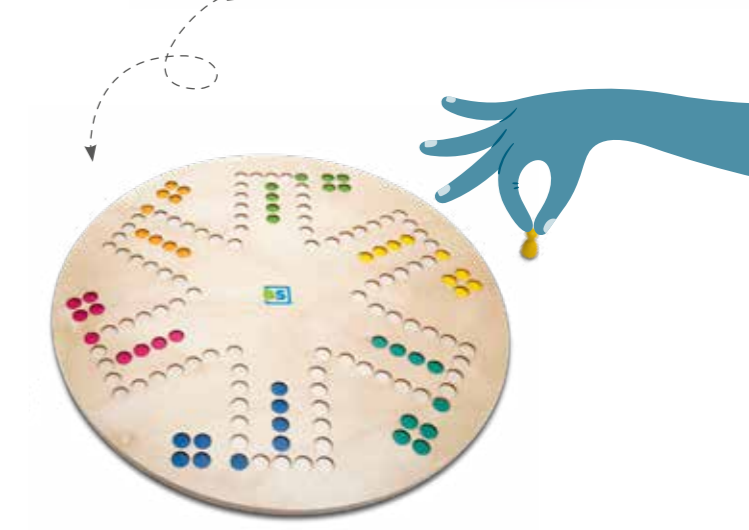

Giraffe Challenge

4+
Years old
1
Player

Table Toys

4+
Years old
1
Player

GA439 Giraffe Challenge

wood, cardboard
board 22x16,5 cm
sand timer
card holder
15 cards 12x6 cm

3+
Years old
2
Players

GA371 Memo Fish

wood, cardboard
16 fish
4 cards 26x26 cm

3+
Years old
2-4
Players

GA373 Domino Train

wood
28 train wagons 8,5x5x1,2 cm

3 games in 1, on a BIG board

6+
Years old
2-6
Players

GA374 Tock & Goose

wood
24 pawns
2 dice
2 card decks
1 board Ø 45 cm