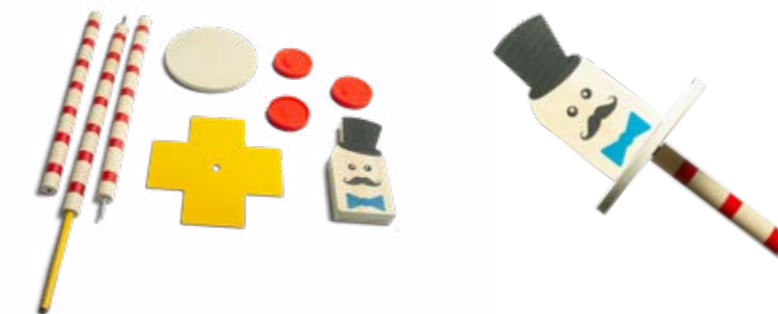

8+
Years old
2-4
Players

GA443 Balancing Bob

wood, silicon, metal
bob 16x7x2,5 cm
pole Ø 2,2x110 cm
3 discs 6x6x1,2 cm
platform Ø 15x1 cm

4+
Years old
1-2
Players

GA447 Soccer Tins

metal, plastic
6 tins 11x11x10 cm
football Ø 10 cm